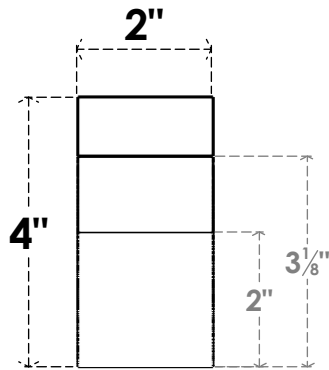

ITEM NUMBER: RFTURS020X04000X28000X004DEL00RCPR

2"W X 4"H X 28"L TIMBERTHANE ROUGH CEDAR DEL MONTE FAUX WOOD SOLID RAFTER TAIL, 4"L END, PRIMED TAN

SIDE PROFILE

FRONT PROFILE

ISOMETRIC

GENERATED DATE : 03/02/2023