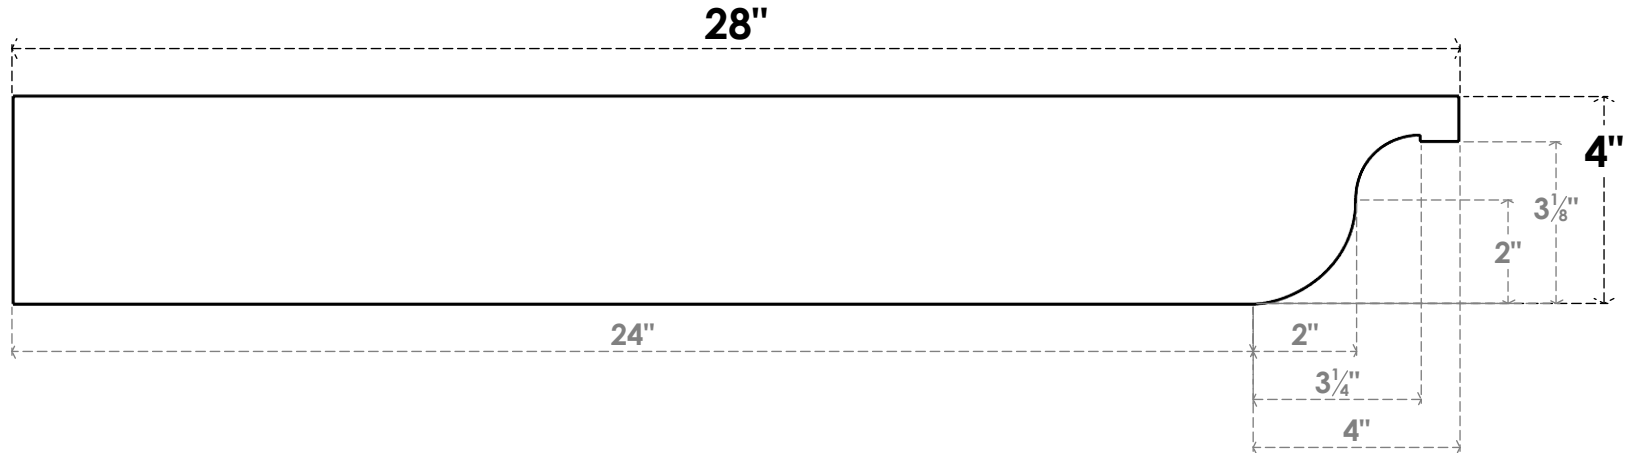

ITEM NUMBER: RFTURS020X04000X28000X004DEL00RCPR

2"W X 4"H X 28"L TIMBERTHANE ROUGH CEDAR DEL MONTE FAUX WOOD SOLID RAFTER TAIL, 4"L END, PRIMED TAN

SIDE PROFILE

FRONT PROFILE

ISOMETRIC

GENERATED DATE : 03/02/2023